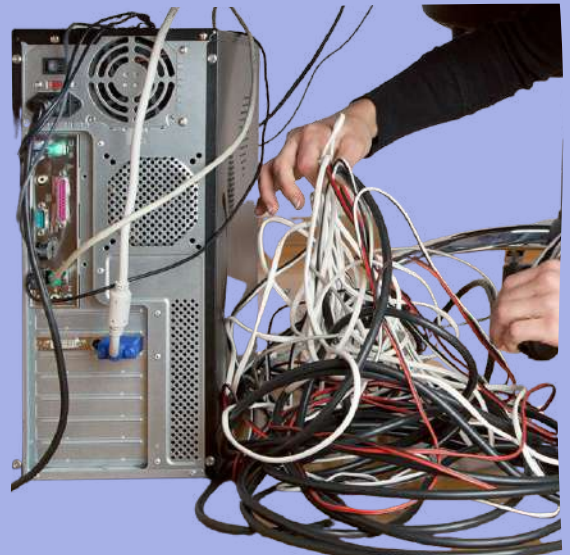

DIY ALL IN ONE

32 Series BK
PLEXTEK SMART SERIES AIO

1920*1080 Resolution

Compatible With Standard ATX/305 244MM/Micro ATX/Mini ITX/Thin Mini-ITX
Support Desktop Discrete Graphic
Support Intel/AMD Desktop CPU Fan(Less 80mm Height)
Support 3.5"/2.5HDD and SSD

Narrow Edge Design

View Angle -178°

**Compared With Traditional PC
All In One More Clean and Tidy**

Stabilivolt Board for Display

Graphic Card

2.5/3.5 HDD

M/B

PSU