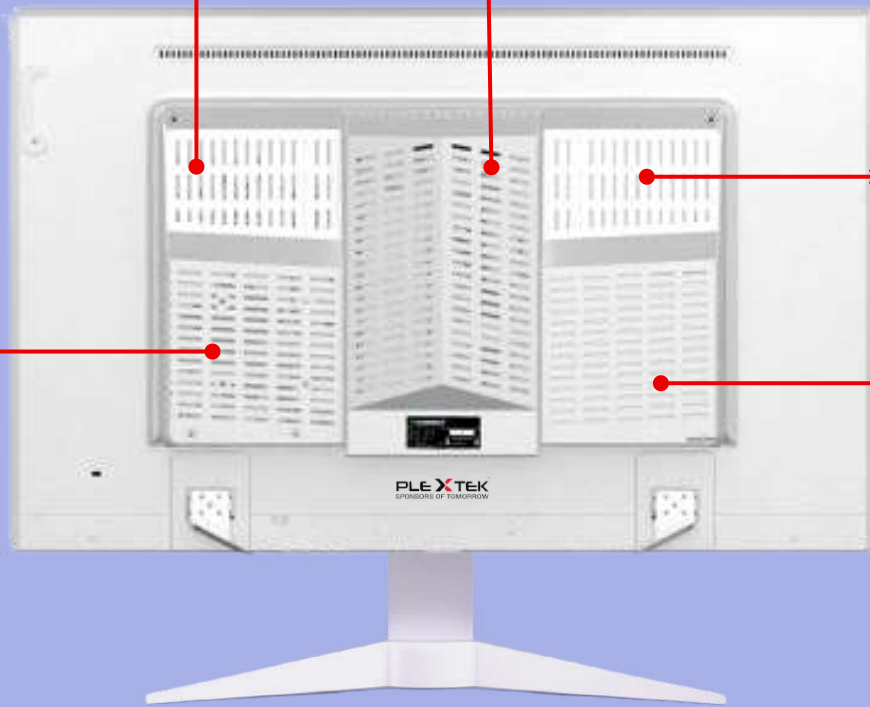

DIY ALL IN ONE

32 Series BK
PLEXTEK SMART SERIES AIO

1920*1080 Resolution

Compatible With Standard ATX/305 244MM/Micro ATX/Mini ITX/Thin Mini-ITX
Support Desktop Discrete Graphic
Support Intel/AMD Desktop CPU Fan(Less 80mm Height)
Support 3.5"/2.5HDD and SSD

Narrow Edge Design

View Angle -178°

**Compared With Traditional PC
All In One More Clean and Tidy**

Stabilivolt Board for Display

Graphic Card

2.5/3.5 HDD

M/B

PSU